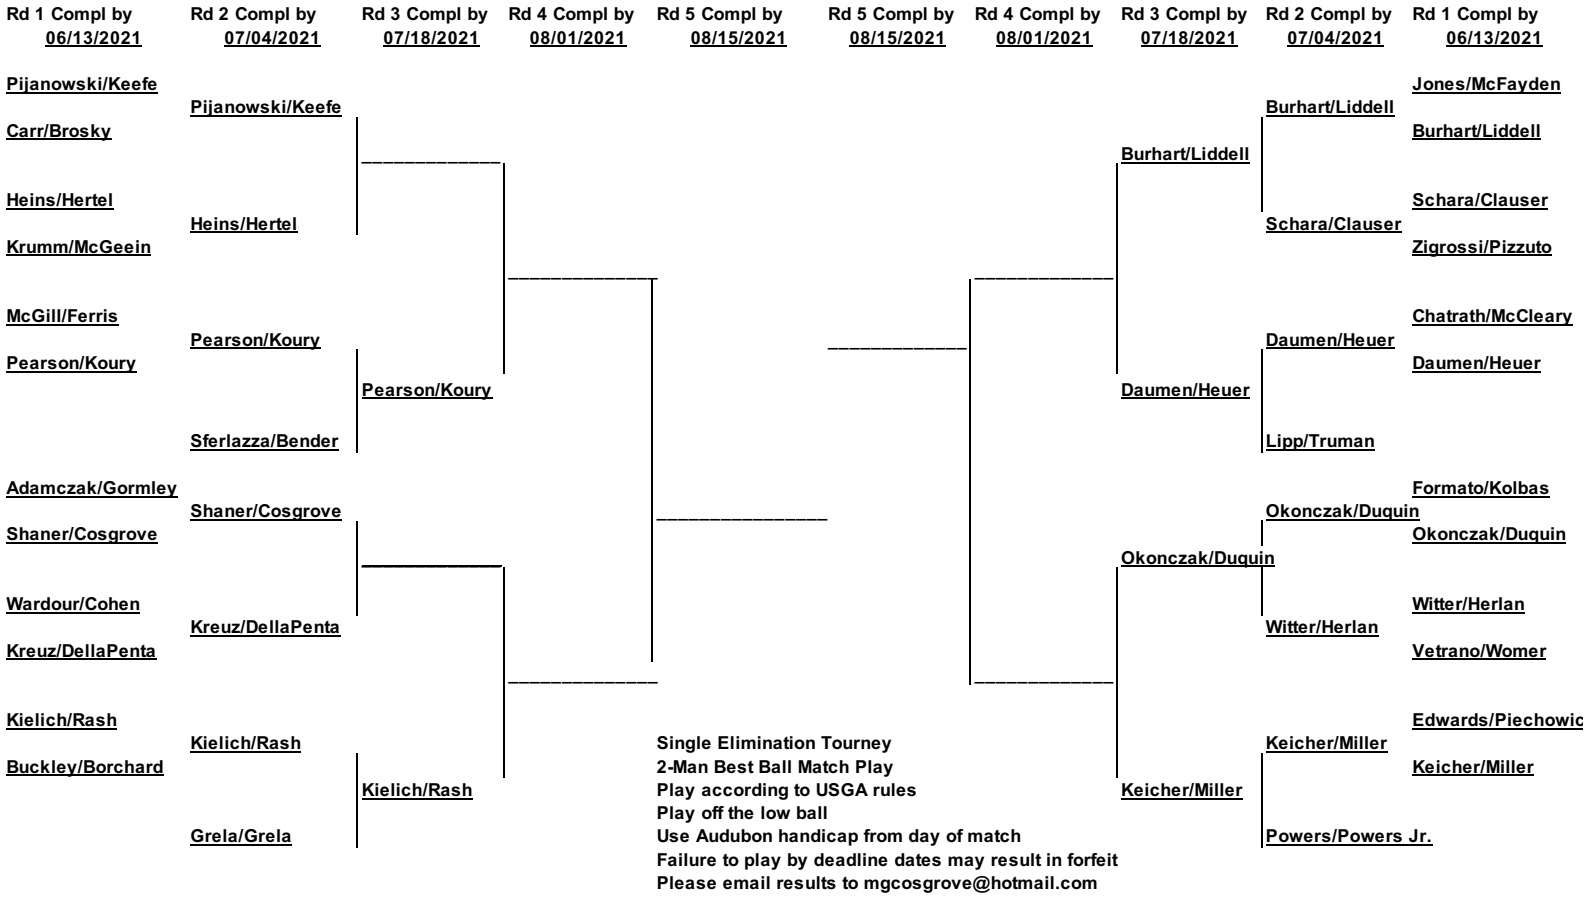

Classic 2021

Single Elimination Tourney
 2-Man Best Ball Match Play
 Play according to USGA rules
 Play off the low ball
 Use Audubon handicap from day of match
 Failure to play by deadline dates may result in forfeit
 Please email results to mgcosgrove@hotmail.com